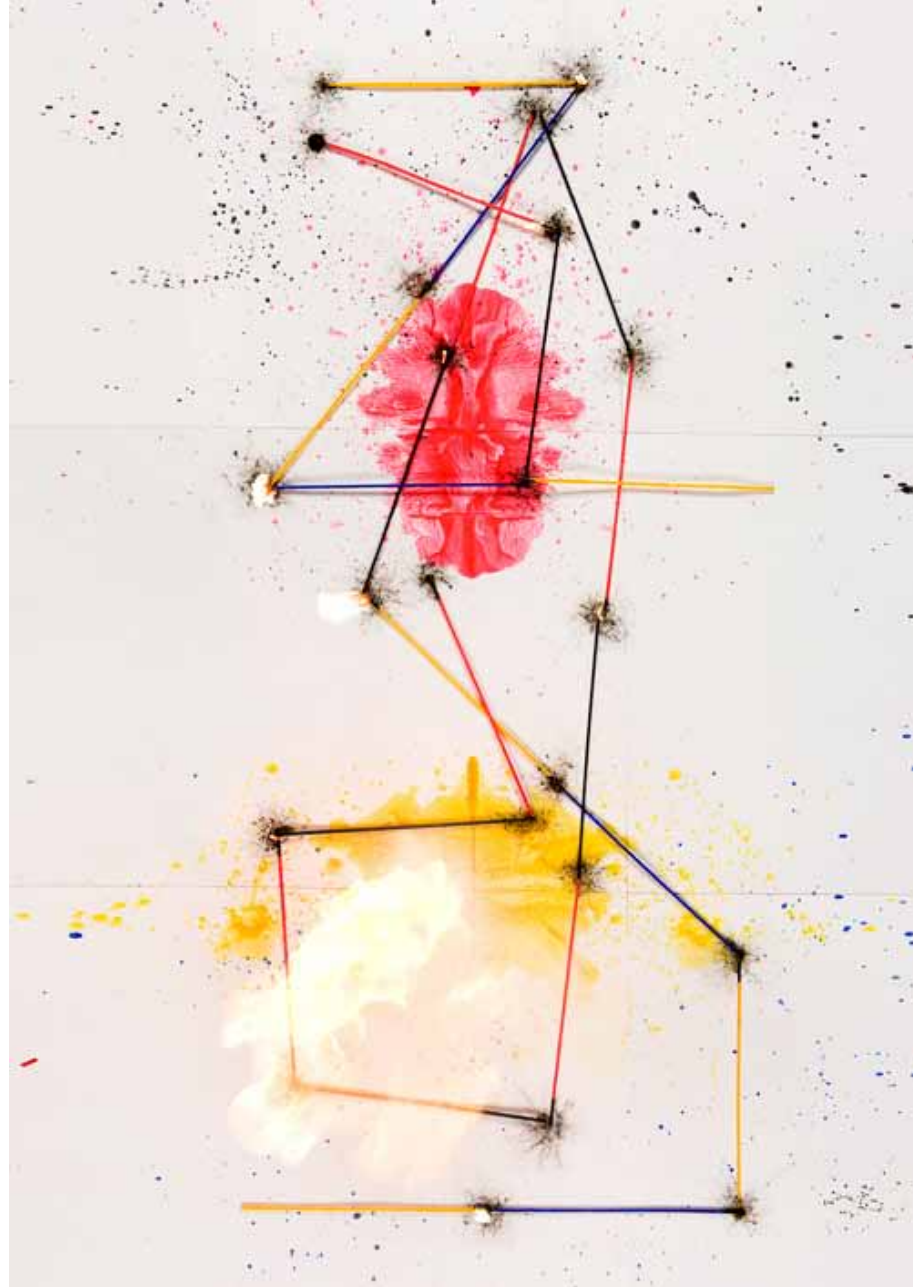

**STILL LIFE
SERIAL ATTITUDE**

2010 - ongoing

The classical theme of still life paintings is used in staged photo works, where Tee's sculptural objects are shown in an animated moment. In these photo works, the action is isolated as a primary activity, 'making a sculpture out of a moment'.

SECRET SELVES
Hahnemuhle Museum
Etching print, 350 gsm
paper
70 x 50 cm

STILL LIFE / SERIAL ATTITUDE

02/04

LOVE SPELLS
Hahnemuhle Museum
Etching print, 350 gsm
paper
70 x 90 cm

STILL LIFE / SERIAL ATTITUDE
03/04

1
TRANSCEND & ESCAPE
Hahnemuhle Museum
Etching print, 350 gsm
paper
70 x 50 cm

2
HAIR, HEART, LIVER,
OVARY
Hahnemuhle Museum
Etching print, 350 gsm
paper
70 x 50 cm

1

2