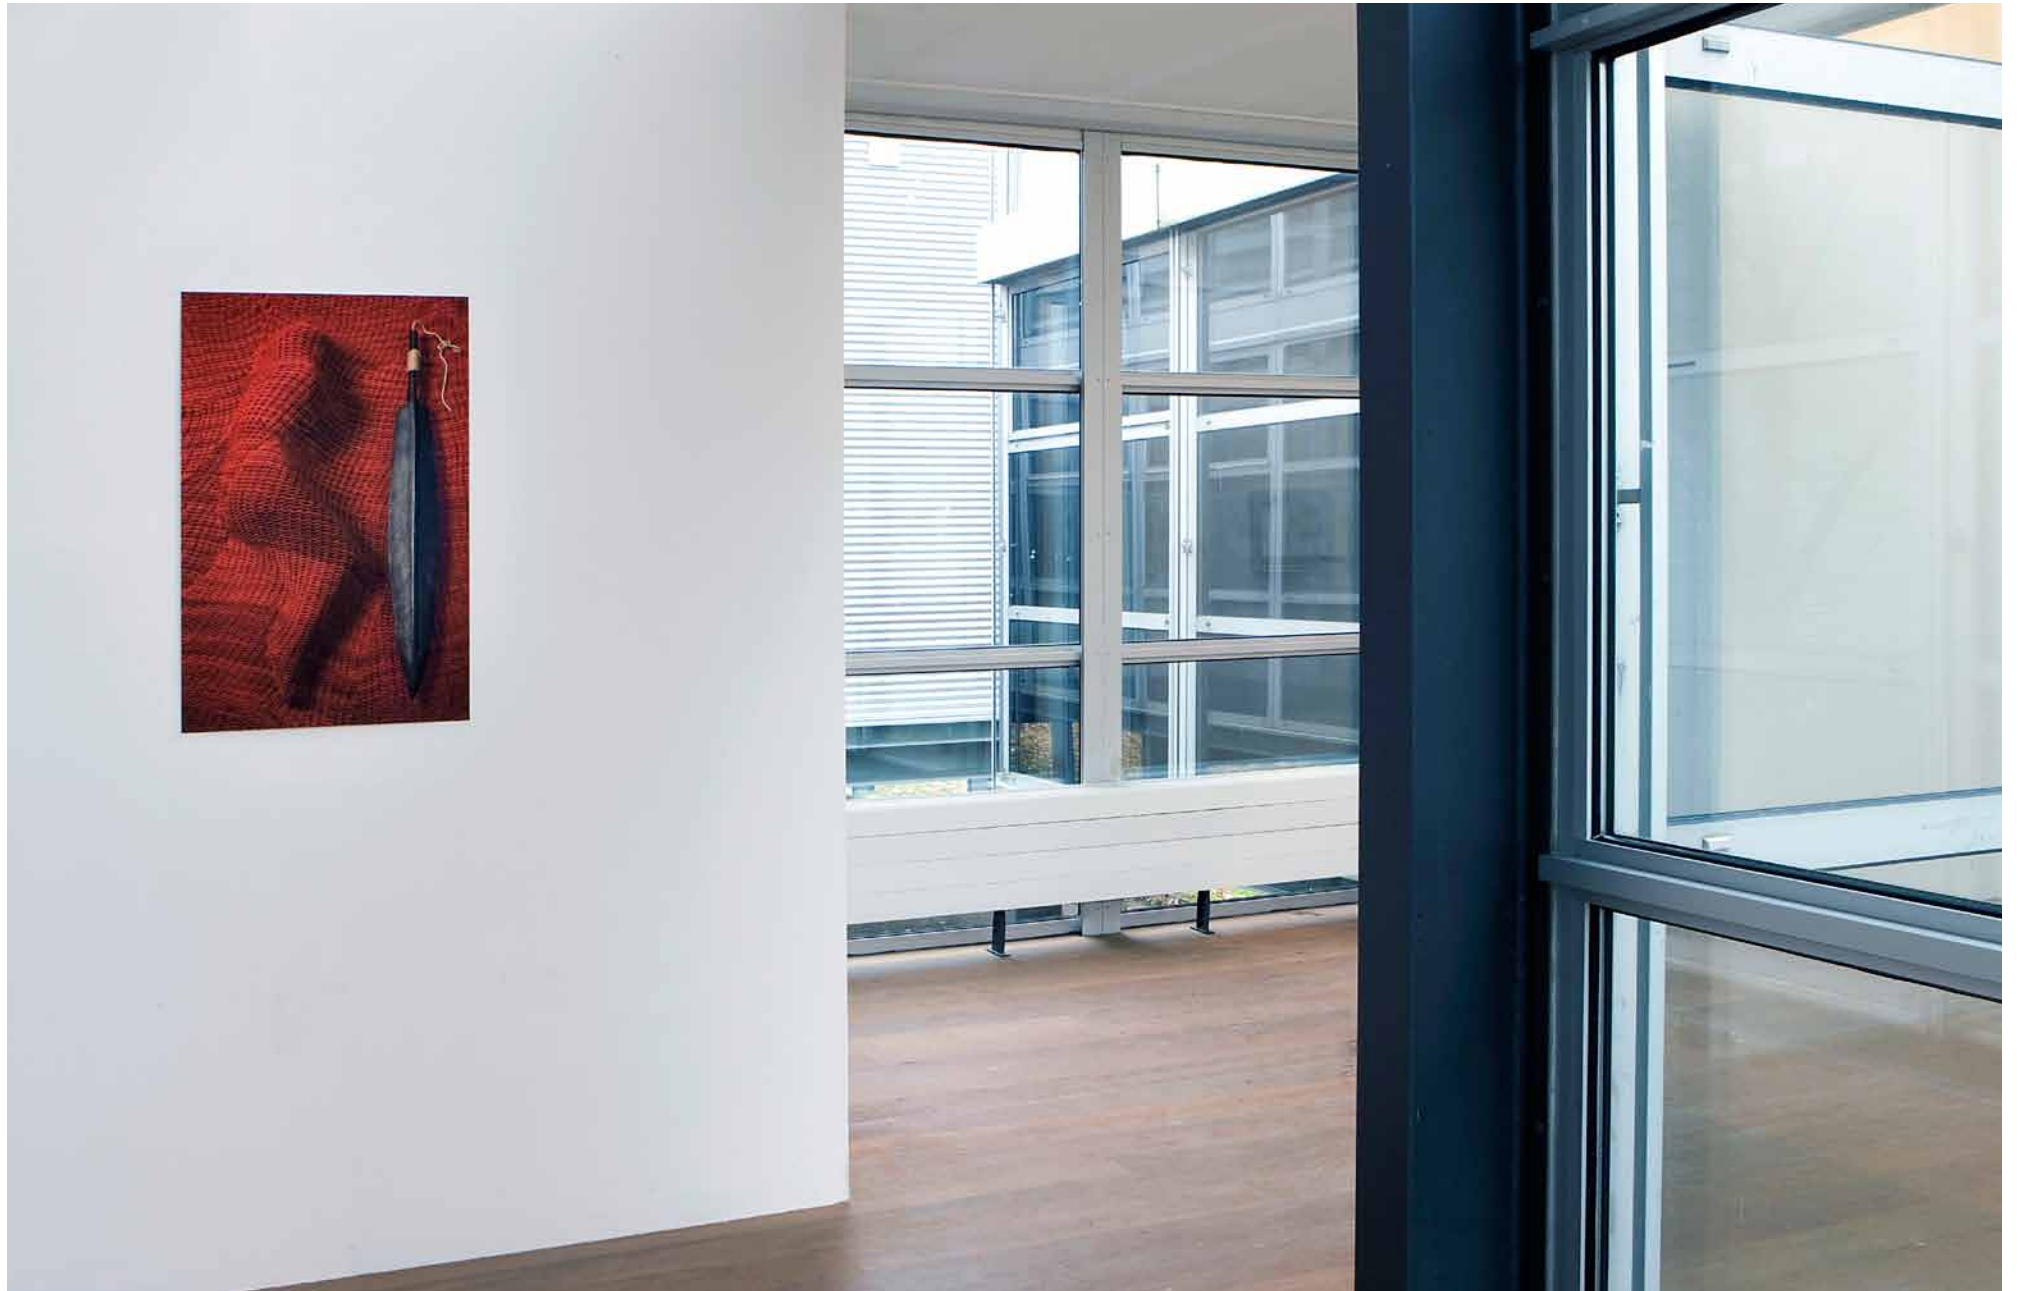

**STILL LIFE
SERIAL ATTITUDE**

2010 - ongoing

The classical theme of still life paintings is used in staged photo works, where Tee's sculptural objects are shown in an animated moment. In these photo works, the action is isolated as a primary activity, 'making a sculpture out of a moment'.

SECRET SELVES
Hahnemuhle Museum
Etching print, 350 gsm
paper
70 x 50 cm

STILL LIFE / SERIAL ATTITUDE

02/04

LOVE SPELLS
Hahnemuhle Museum
Etching print, 350 gsm
paper
70 x 90 cm

STILL LIFE / SERIAL ATTITUDE
03/04