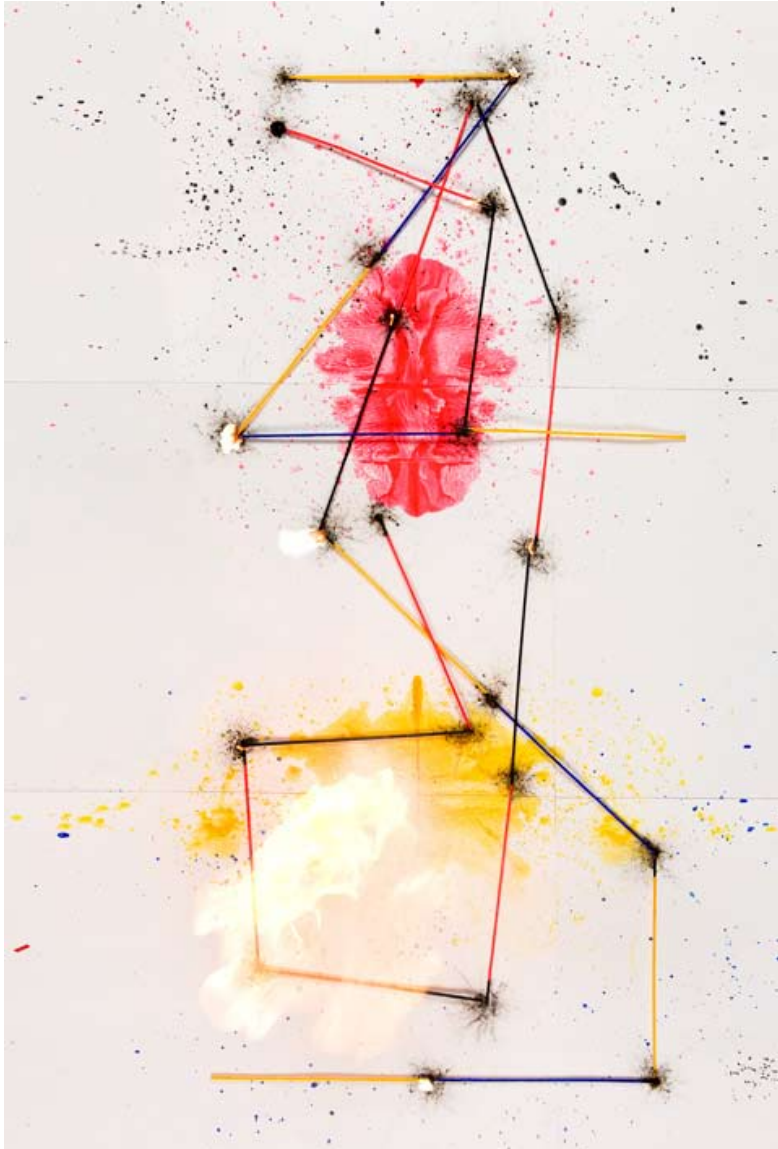

TORRID ZONE

2011
De Nederlandse identiteit?
Museum De Paviljoens,
Almere, NL

INTERIOR POSTER:
STAR-CROSSED
Variable size
i.c.w Niessen & De Vries

CRYSTALLINE FLOORPIECE/
LONG
Hand-dyed wool
600 x 95 cm

CRYSTALLINE FLOORPIECES
/ HEXAGONAL
Hand-dyed wool
270 x 270 cm

COVERT ENTWINED HEART
Metal structure, bamboo
beads, fabric decoration,
3 foam mills, 6 foam wings,
6 neons, cacao fruits,
porcelain letter tiles, power
shells, palm tree
4.70 x 2.40 x 2.20 m

1
LOVE SPELLS
Hahnemuhle Museum
Etching print, 350 gsm
paper
70 x 90 cm

2
SECRET SELVES
Hahnemuhle Museum
Etching print, 350 gsm
paper
70 x 51 cm

1

2