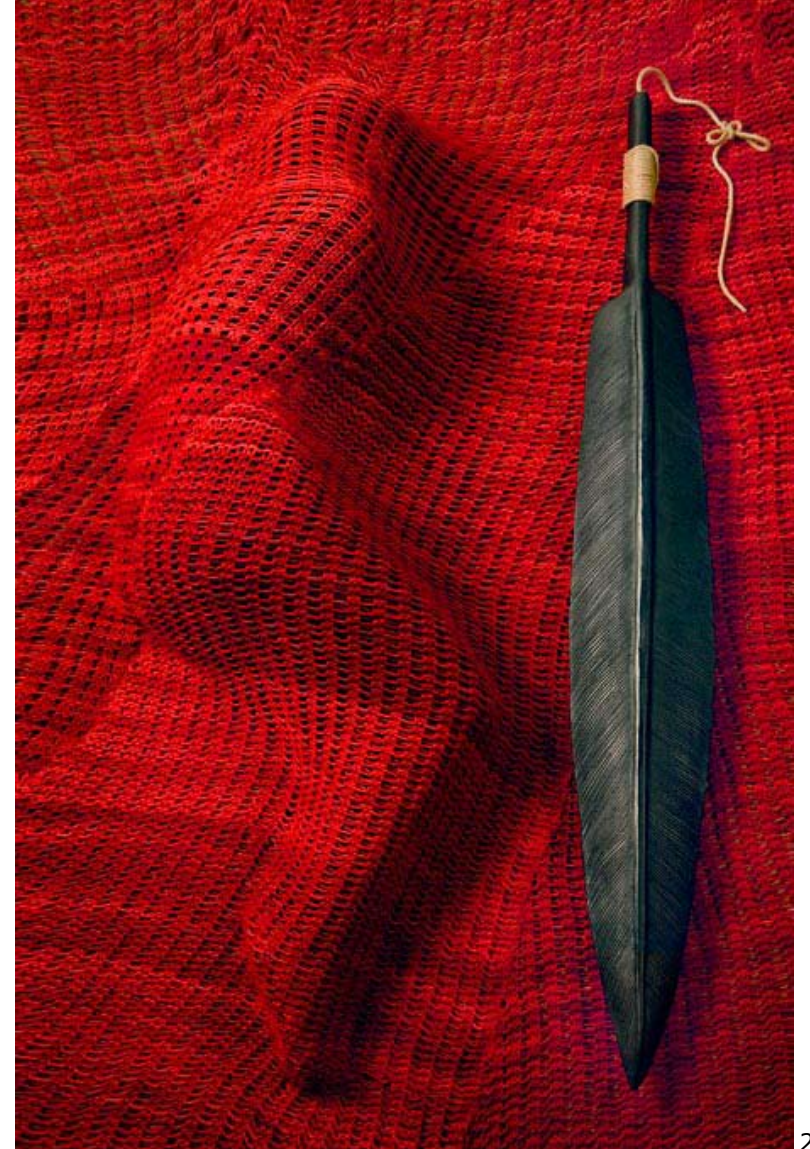

1
LOVE SPELLS
Hahnemuhle Museum
Etching print, 350 gsm
paper
70 x 90 cm

2
SECRET SELVES
Hahnemuhle Museum
Etching print, 350 gsm
paper
70 x 51 cm

1

2